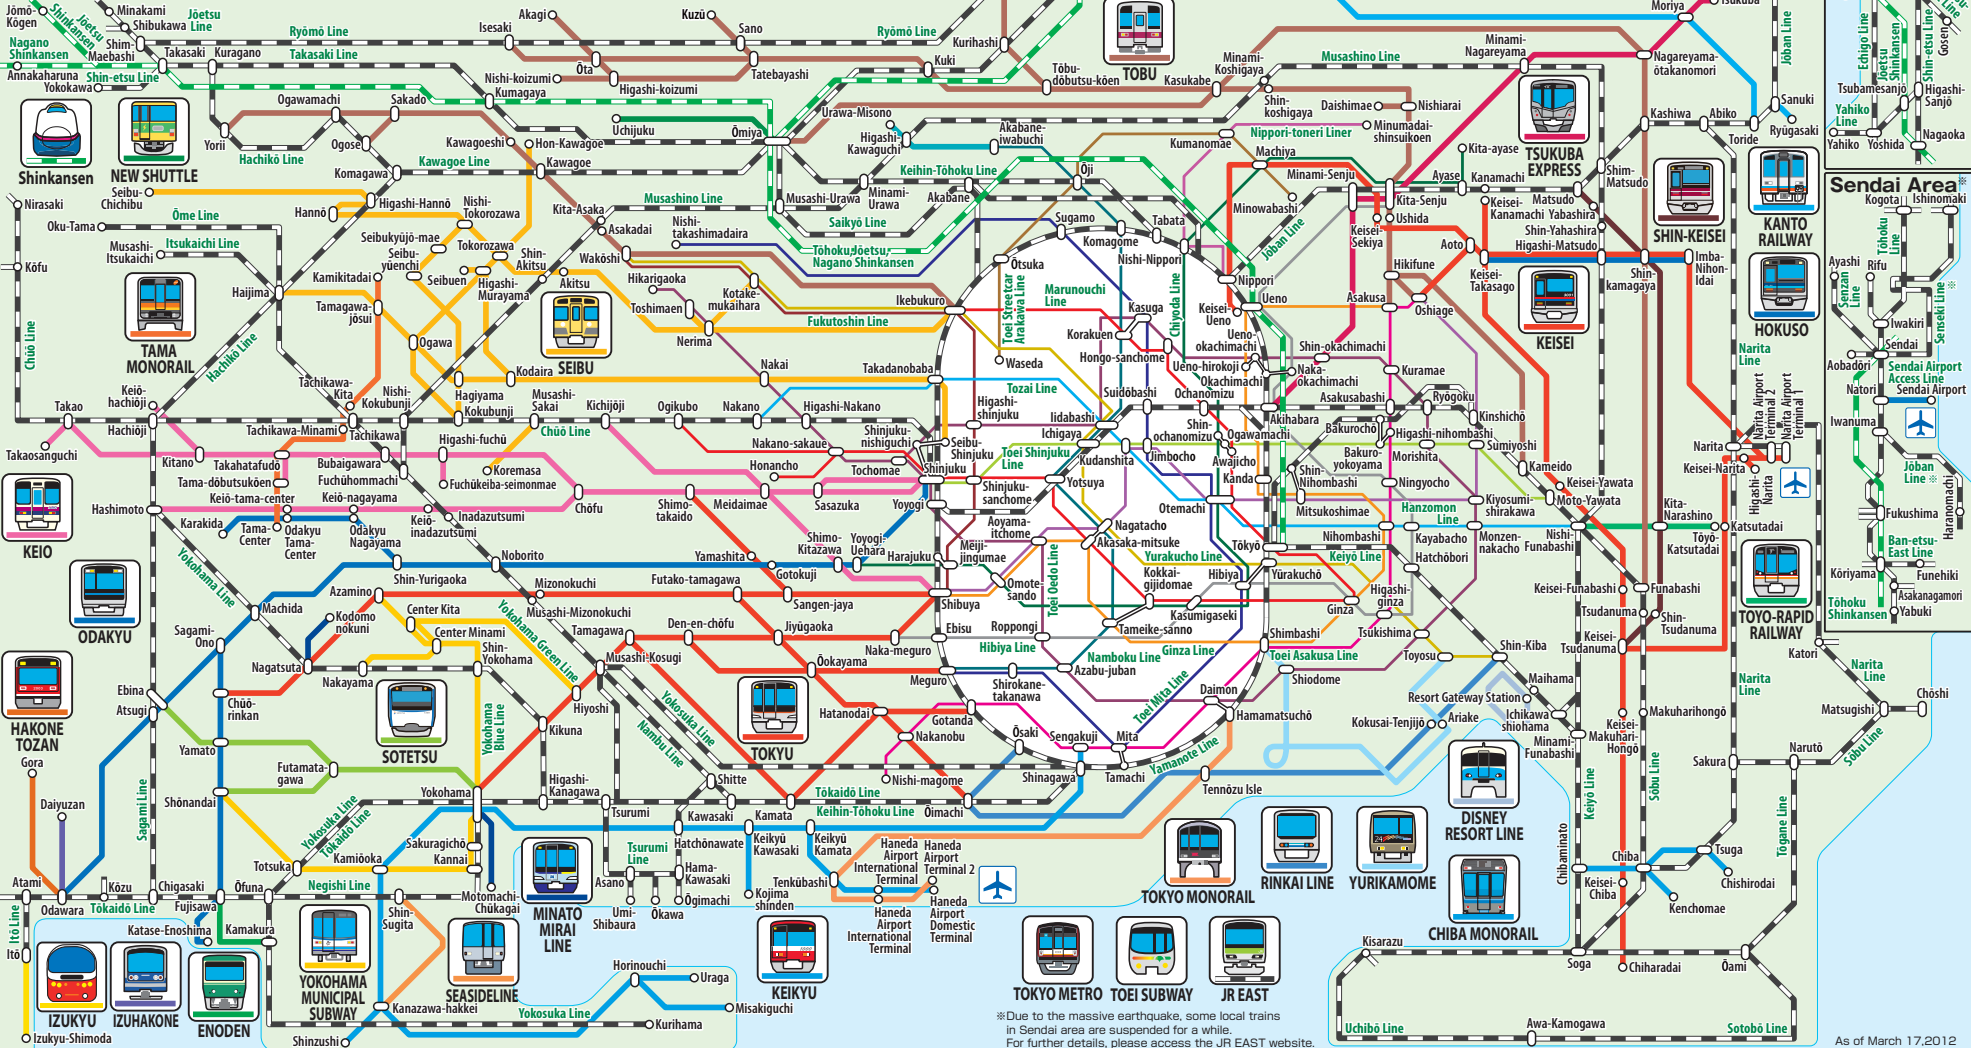

PASMO · Suica Network Map

■ Areas where Suica·PASMO can be used