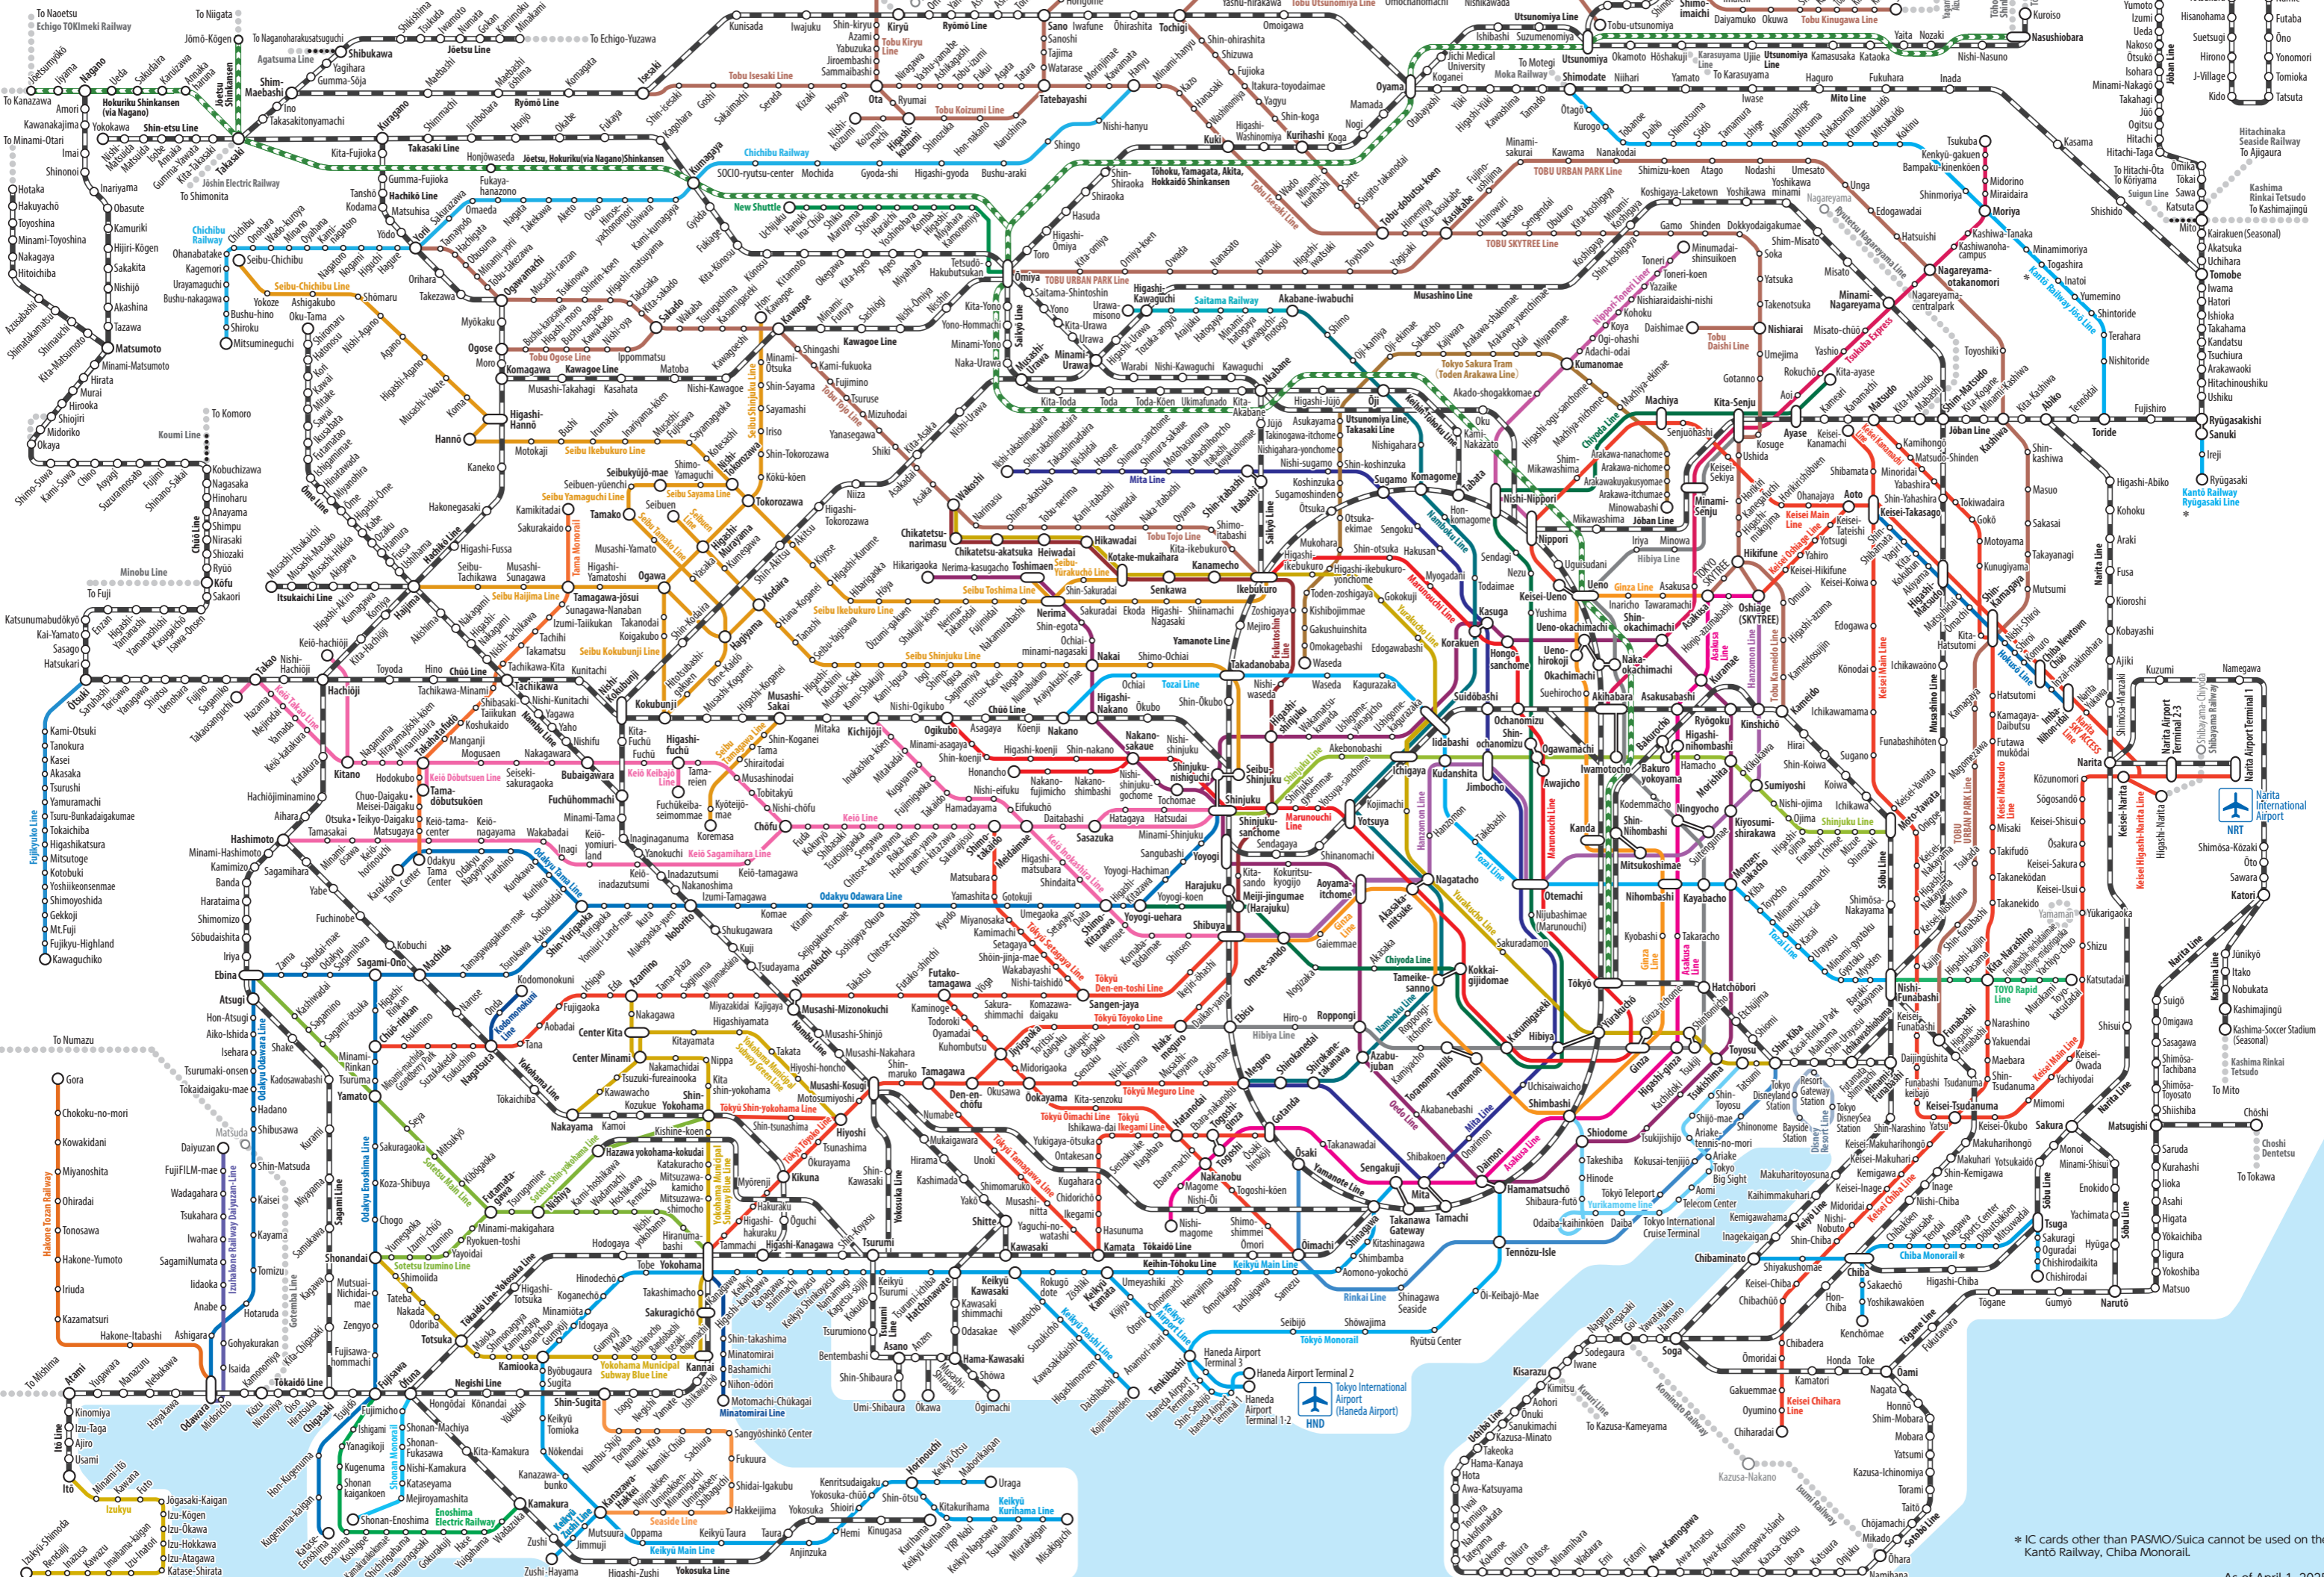

PASMO/Suica Network Map

■ Areas where PASMO/Suica can be used

* IC cards other than PASMO/Suica cannot be used on the Kanto Railway, Chiba Monorail.