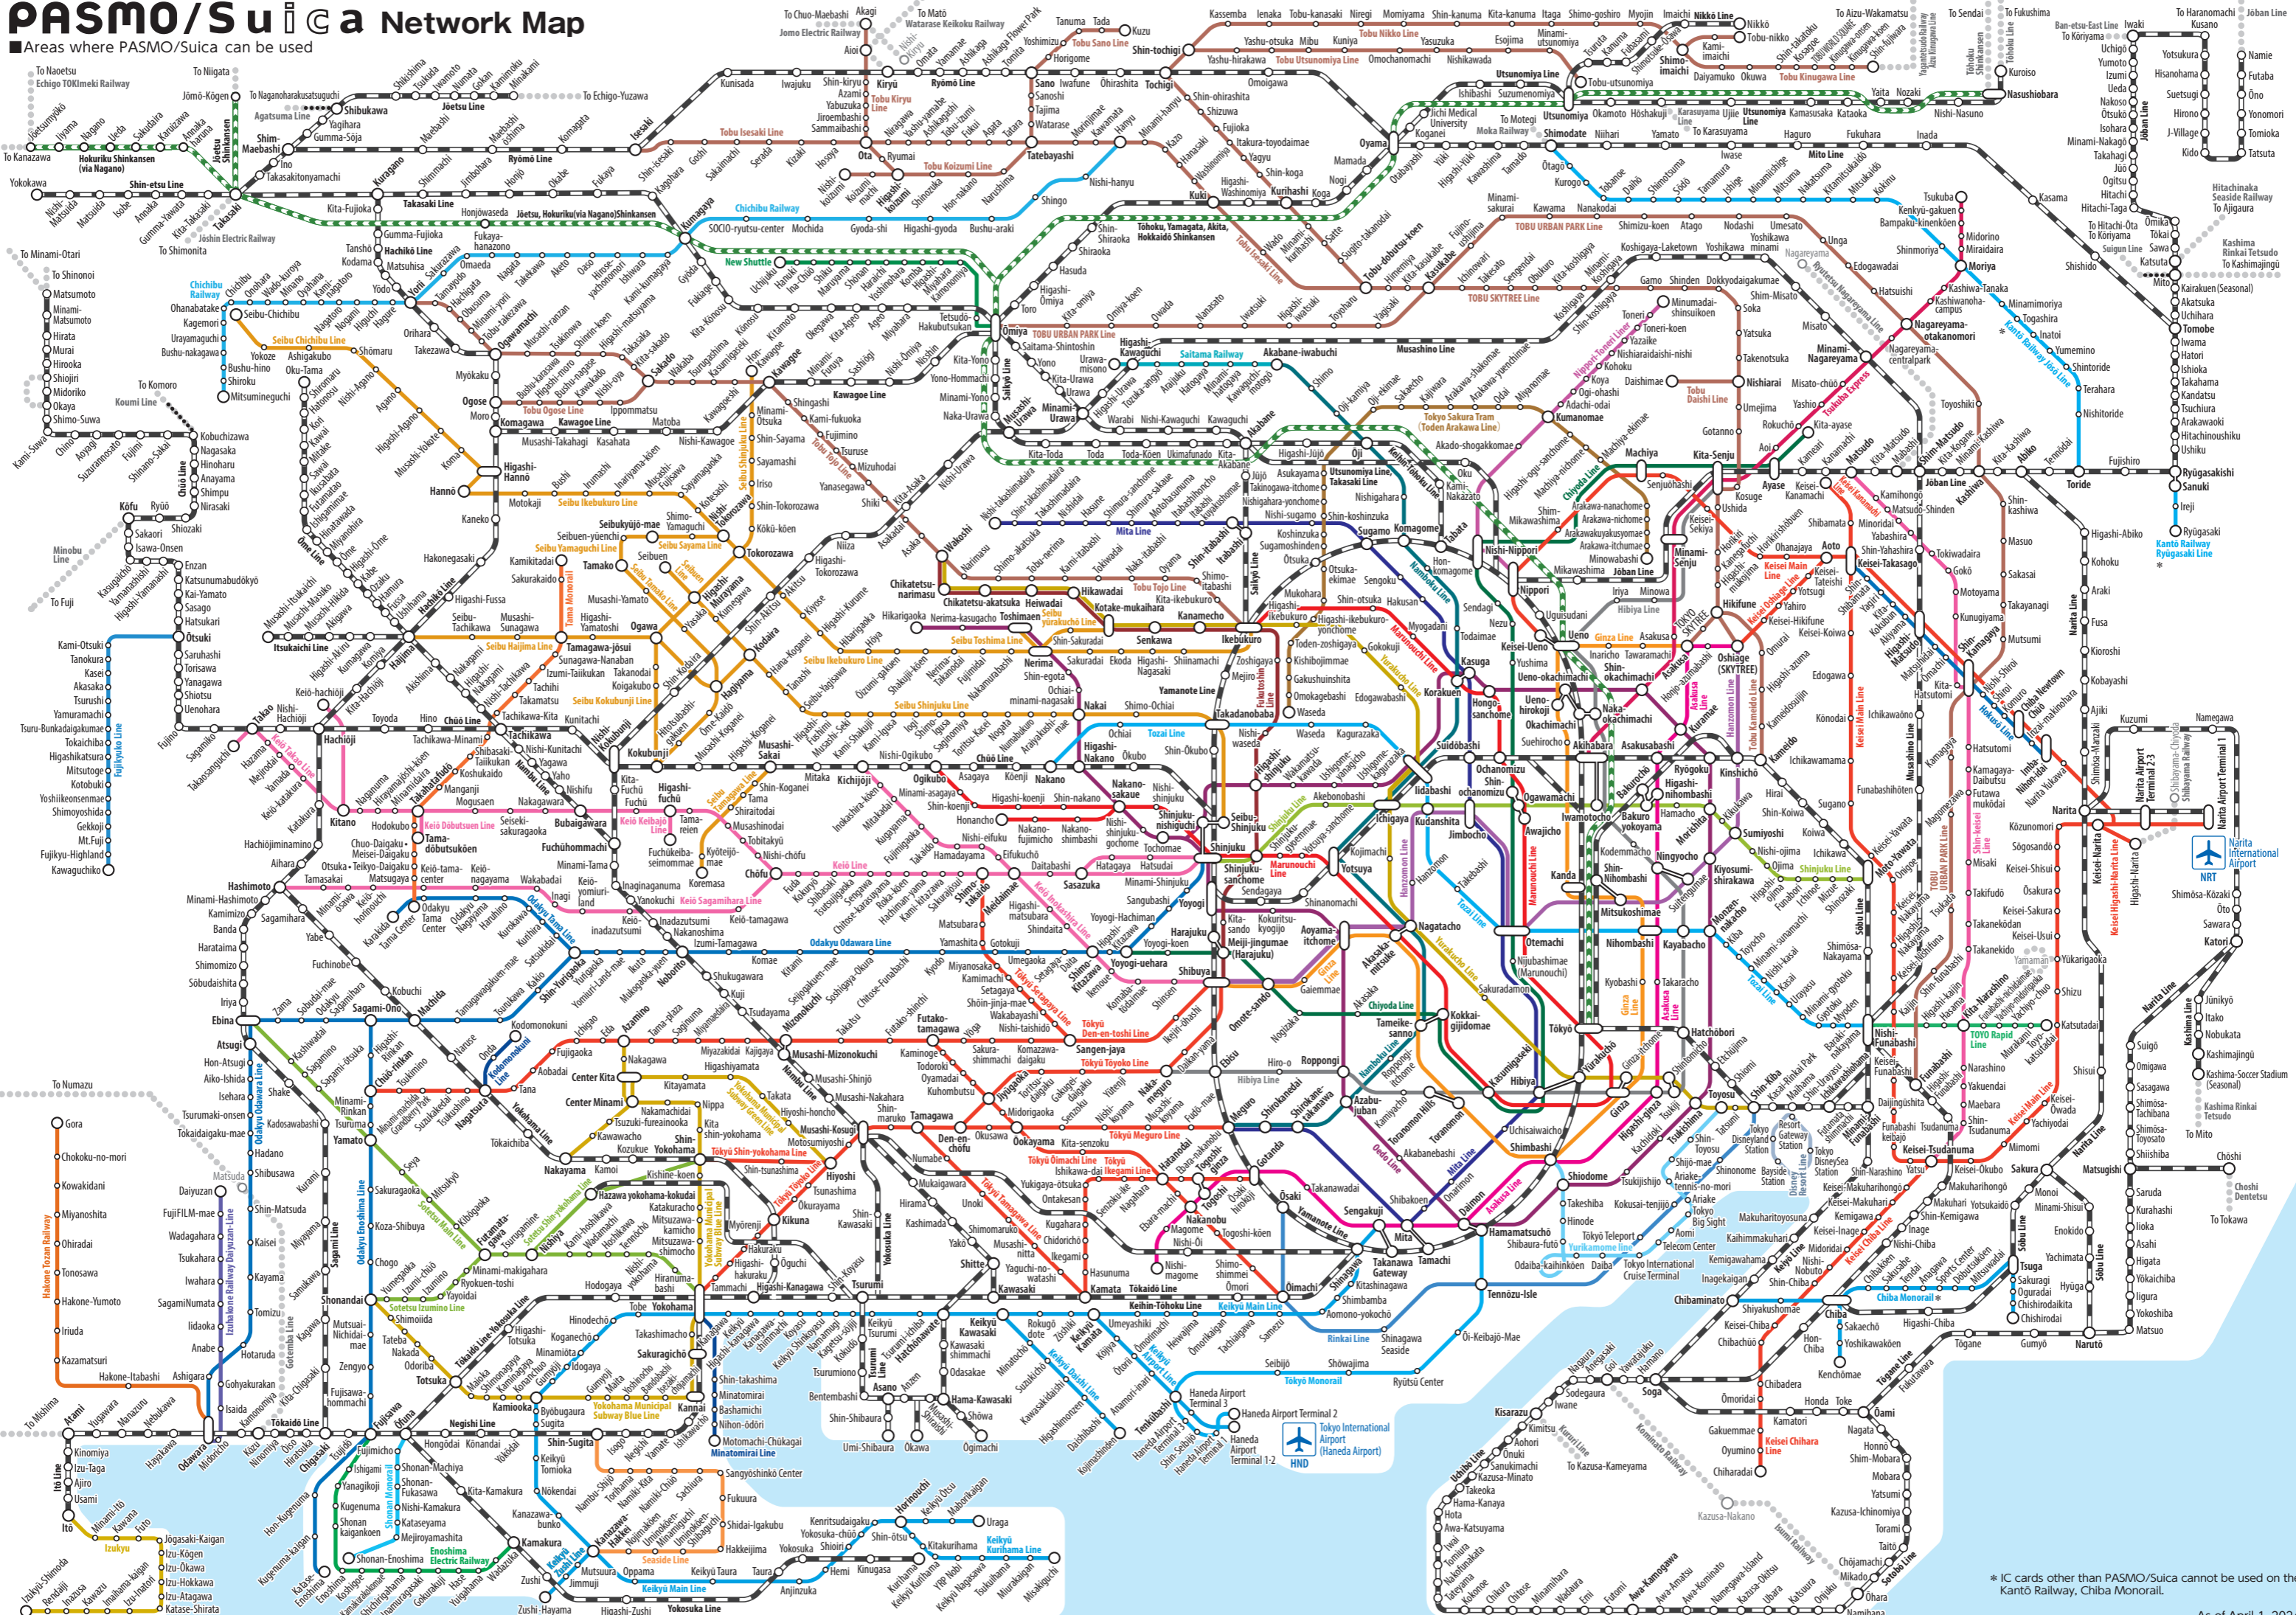

PASMO/Suica Network Map

■ Areas where PASMO/Suica can be used

* IC cards other than PASMO/Suica cannot be used on the Kanto Railway, Chiba Monorail.