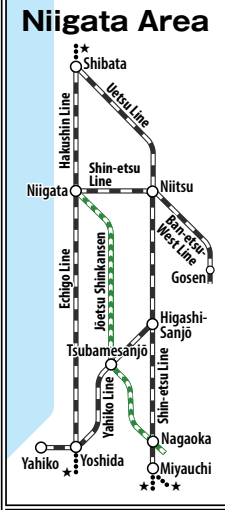

# PASMO/Suica Network Map

■ Areas where PASMO/Suica can be used

\*1 IC cards other than PASMO/Suica cannot be used on the Kantō Railway, Chiba Monorail.  
 \*2 "Seibu-yuenchi Station" will be renamed "Tamako Station" by the end of 2021.  
 \* Some routes may be suspended for long periods due to natural disasters or other reasons. Please check the latest information on each service operator's website before using the service.  
 \* In addition to the above, Suica's service is partially available in some other stations.  
 For further details, please access the JR EAST website.