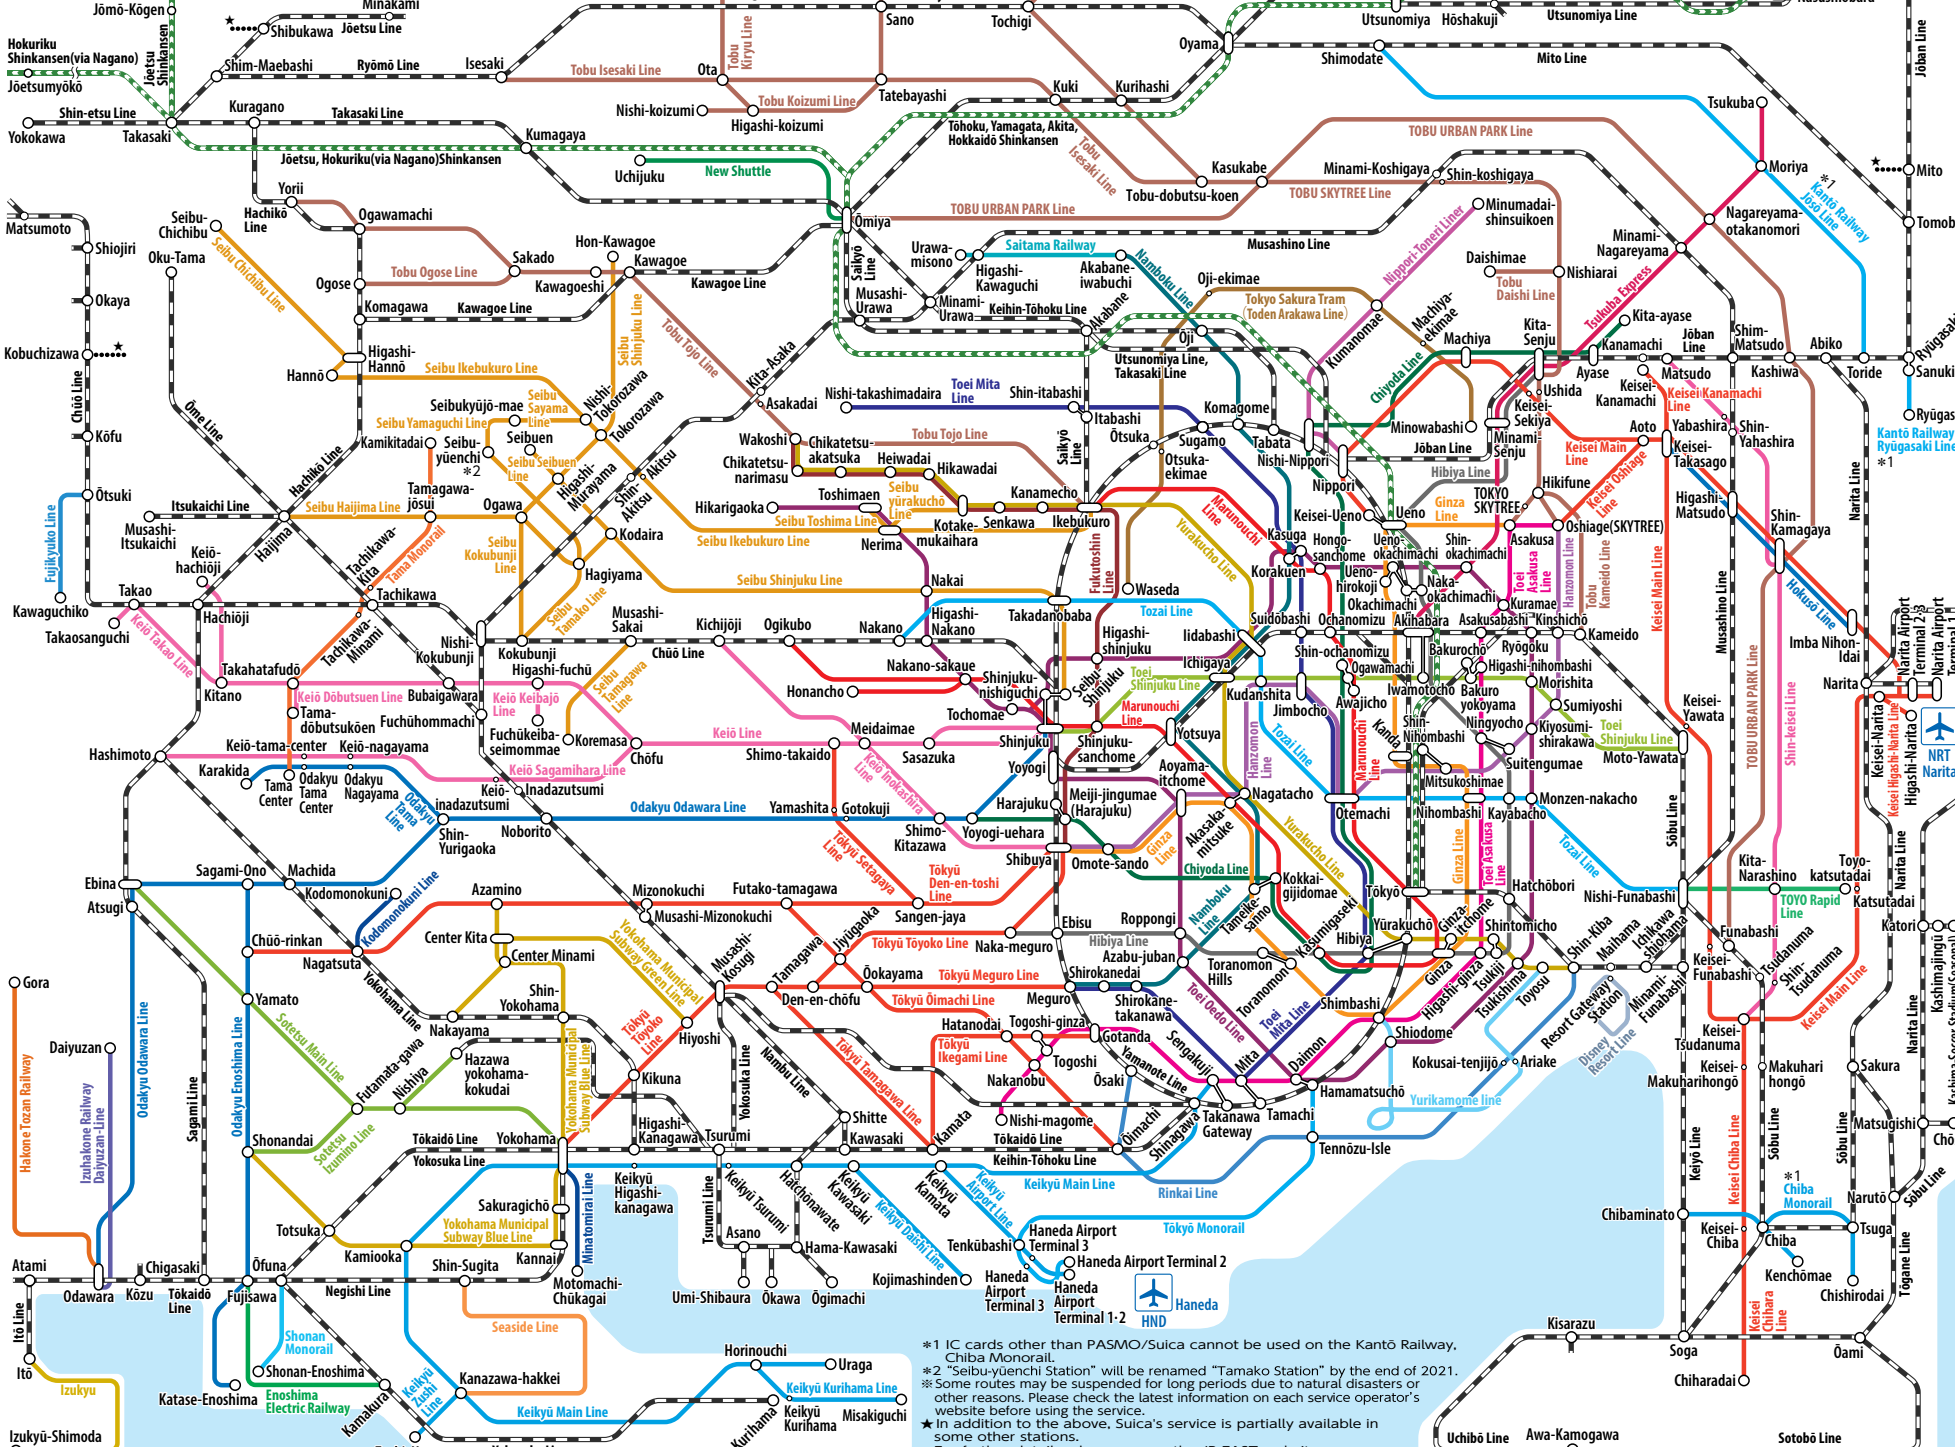

# PASMO/Suica Network Map

■ Areas where PASMO/Suica can be used

\*1 IC cards other than PASMO/Suica cannot be used on the Kantō Railway, Chiba Monorail.  
 \*2 "Seibu-yuenchi Station" will be renamed "Tamako Station" by the end of 2021.  
 \* Some routes may be suspended for long periods due to natural disasters or other reasons. Please check the latest information on each service operator's website before using the service.  
 \* In addition to the above, Suica's service is partially available in some other stations.  
 For further details, please access the JR EAST website.