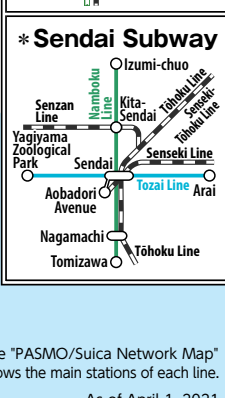

# PASMO/Suica Network Map

■ Areas where PASMO/Suica can be used

\*1 IC cards other than PASMO/Suica cannot be used on the Kantō Railway, Chiba Monorail.  
 \*2 "Seibu-yuenchi Station" will be renamed "Tamako Station" by the end of 2021.  
 \* Some routes may be suspended for long periods due to natural disasters or other reasons. Please check the latest information on each service operator's website before using the service.  
 \* In addition to the above, Suica's service is partially available in some other stations.  
 For further details, please access the JR EAST website.